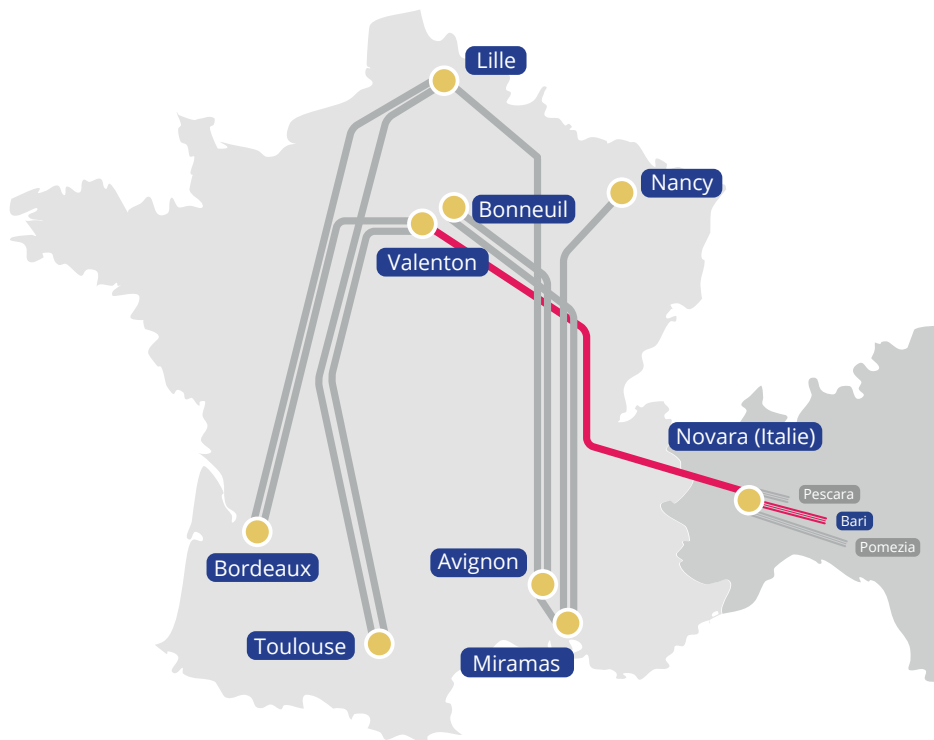

## ITALIAN AXIS

- 2 roundtrips per week
- Fast gateway connections
- Connections from
  - Valenton : Bordeaux and Toulouse
  - Novara : Pescara and Pomezia
- ADR/RID are not allowed
- Connection to the Bonneuil terminal
- Bookings : Extranet T3M & EDI